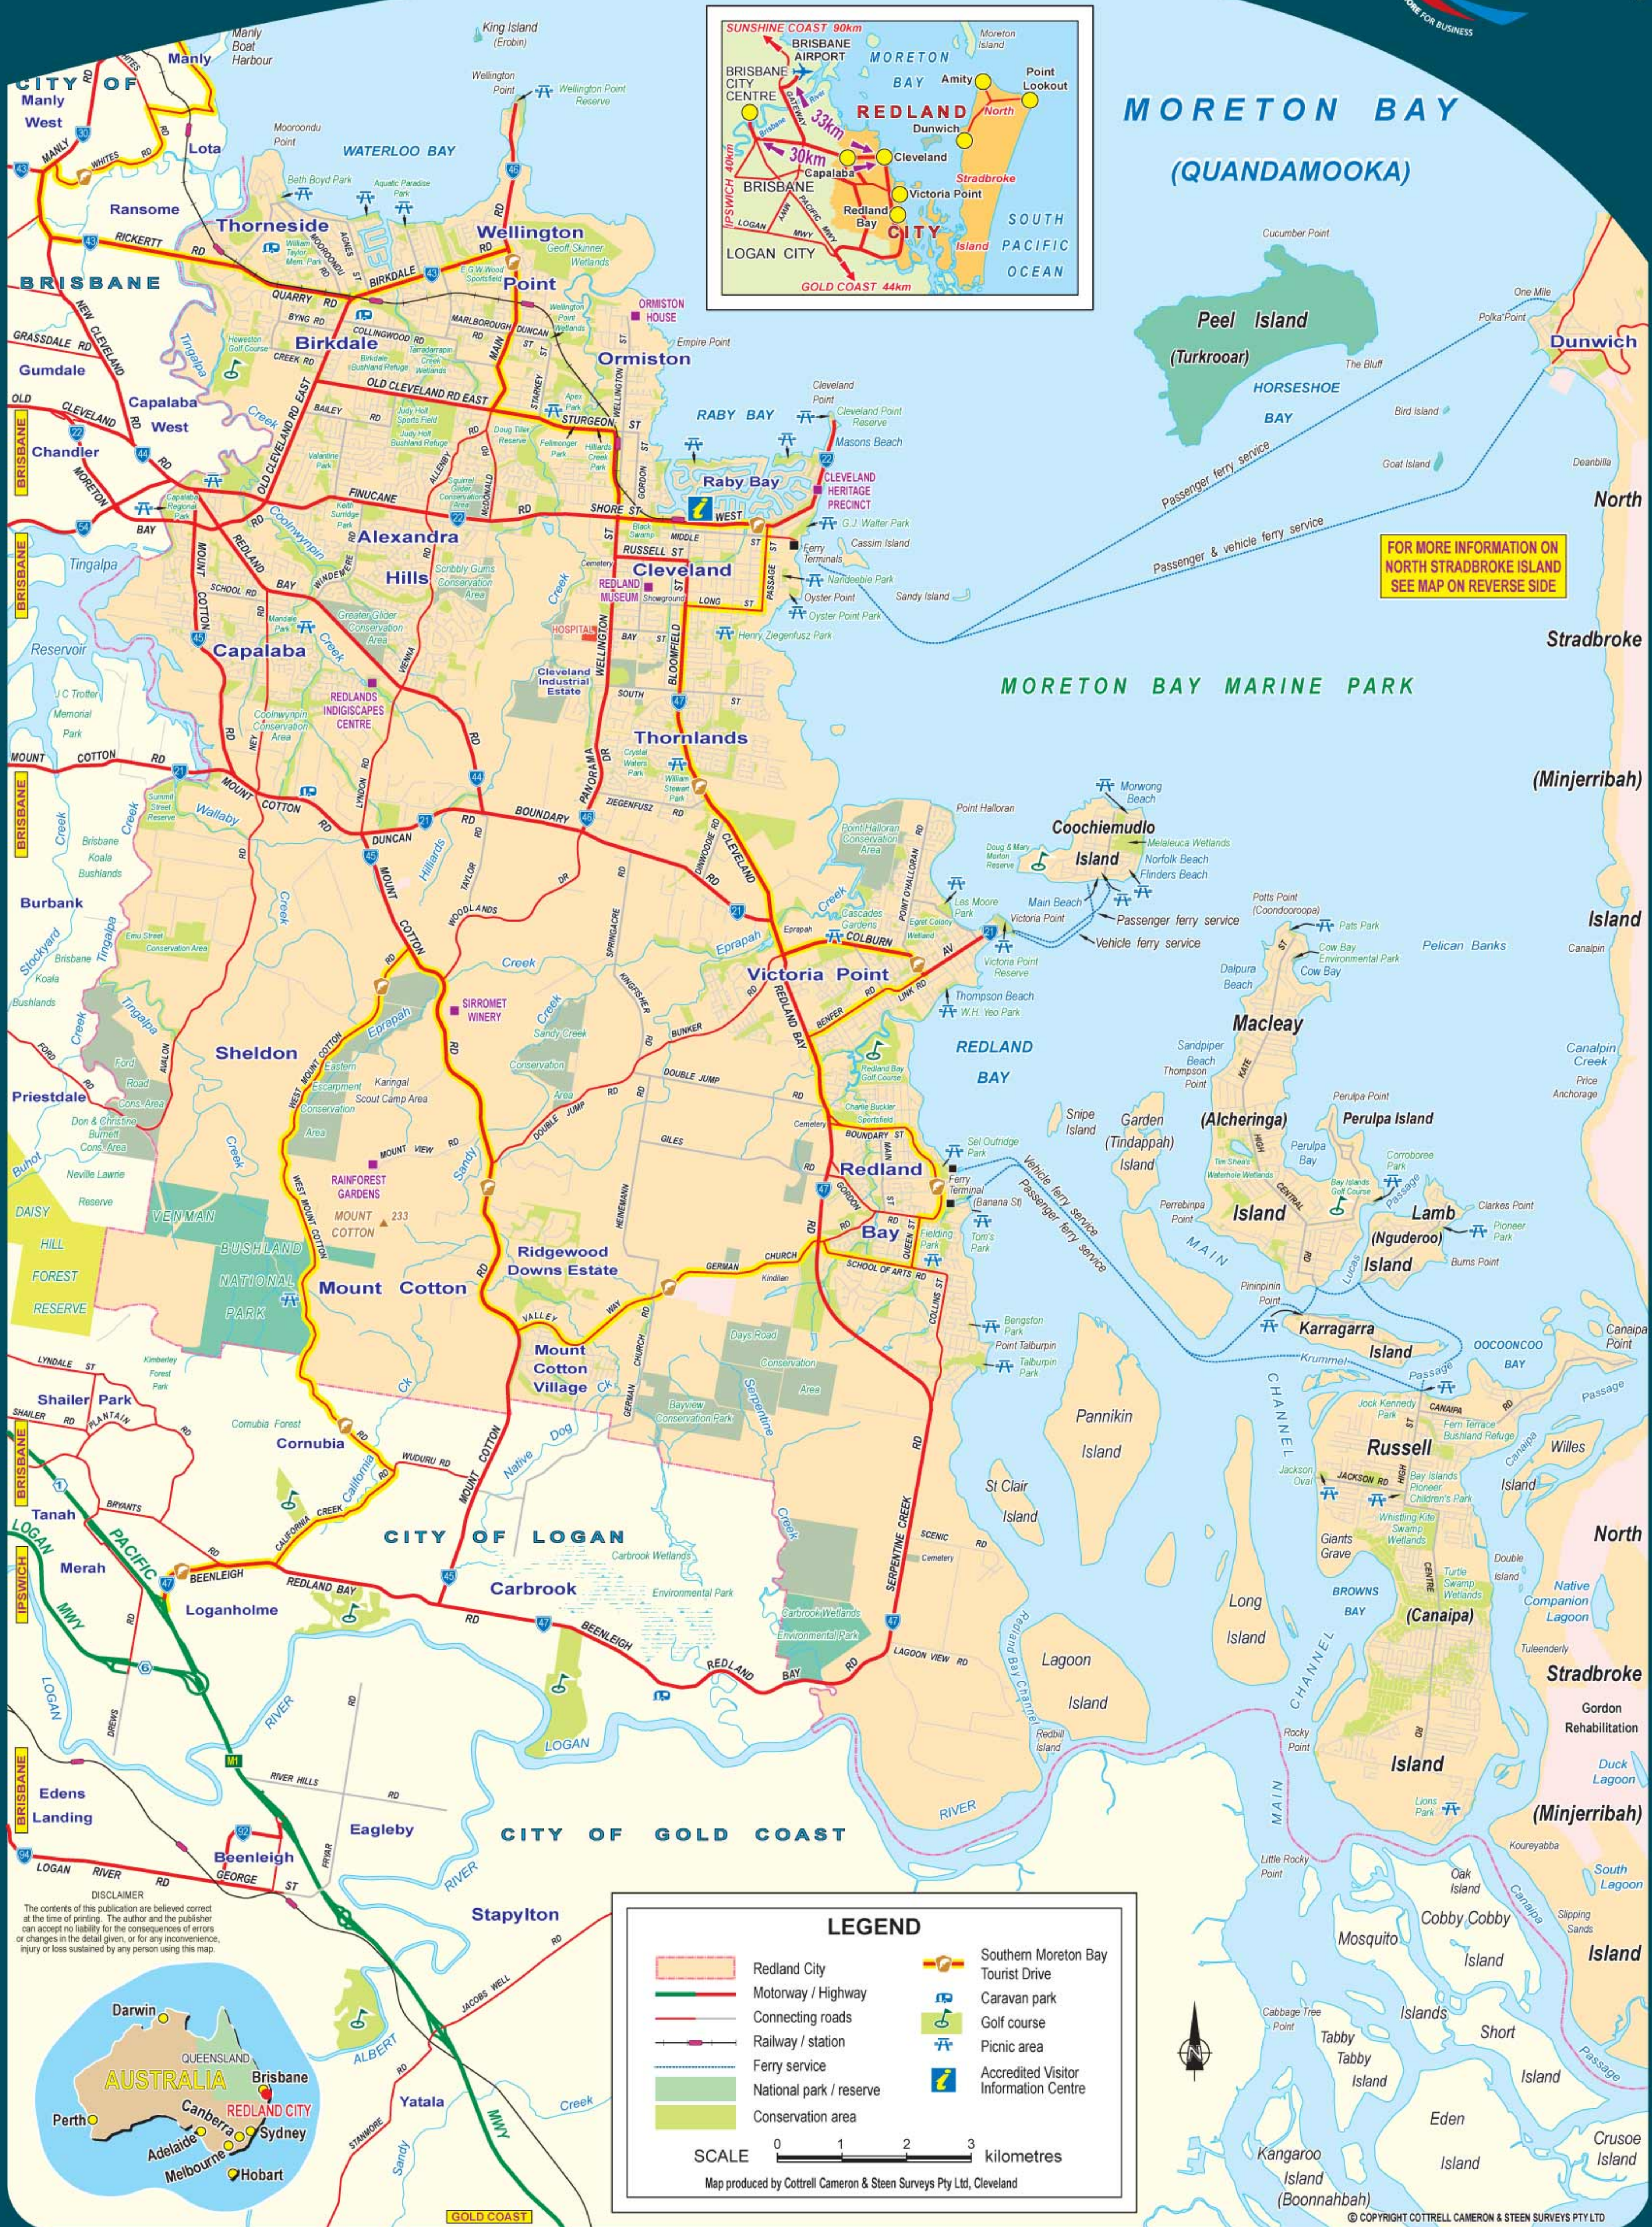

Redland City

FOR MORE INFORMATION ON NORTH STRADBROKE ISLAND SEE MAP ON REVERSE SIDE

LEGEND

	Redland City		Southern Moreton Bay Tourist Drive
	Motorway / Highway		Caravan park
	Connecting roads		Golf course
	Railway / station		Picnic area
	Ferry service		Accredited Visitor Information Centre
	National park / reserve		
	Conservation area		

SCALE 0 1 2 3 kilometres

Map produced by Cottrell Cameron & Steen Surveys Pty Ltd, Cleveland